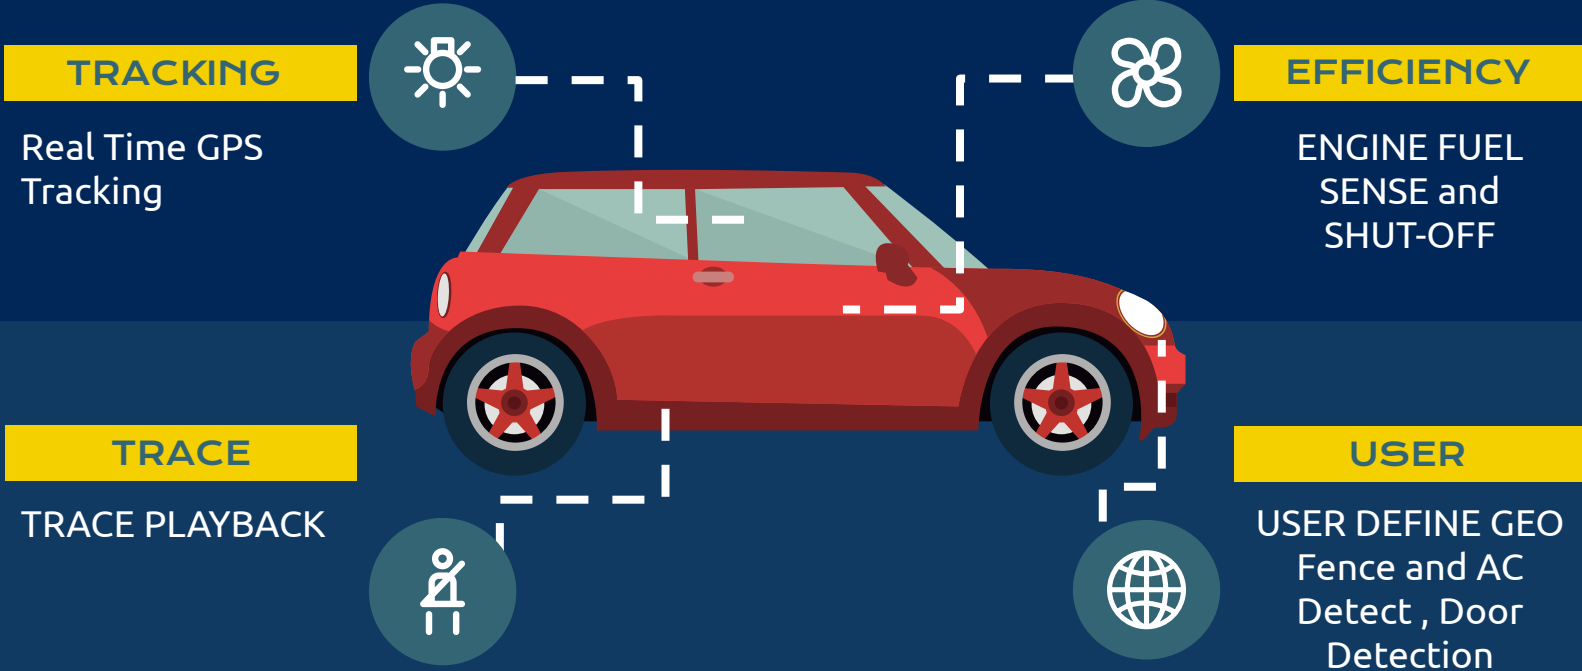

PUPORT GPS

TRACKER

www.puport.com

By Puport Software Pvt LTD

Features

- Puport GPS Tracker
- Real-time Tracking
- Ignition Status
- Over-Speeding Report
- Vehicle Lock
- Idling Report
- 1 Year Device Warranty
- SOS Button
- Fuel Monitoring
- Temperature Monitoring
- Location History (90 Days)
- Geo-Tagging
- Nearest Vehicle Locator
- Nearest Fuel Pump Locator
- Driver Verification

Puport Software Pvt Ltd

PRICE
RS-5000/ITEM

PUPORT

**GPS Tracker for
Vehicles, Car,
Bike - PUPORT**

Device Strengths

Join Our Distributor

**Min 20 Piece Order
for distributor.**

Distributor Business Model (Monthly)